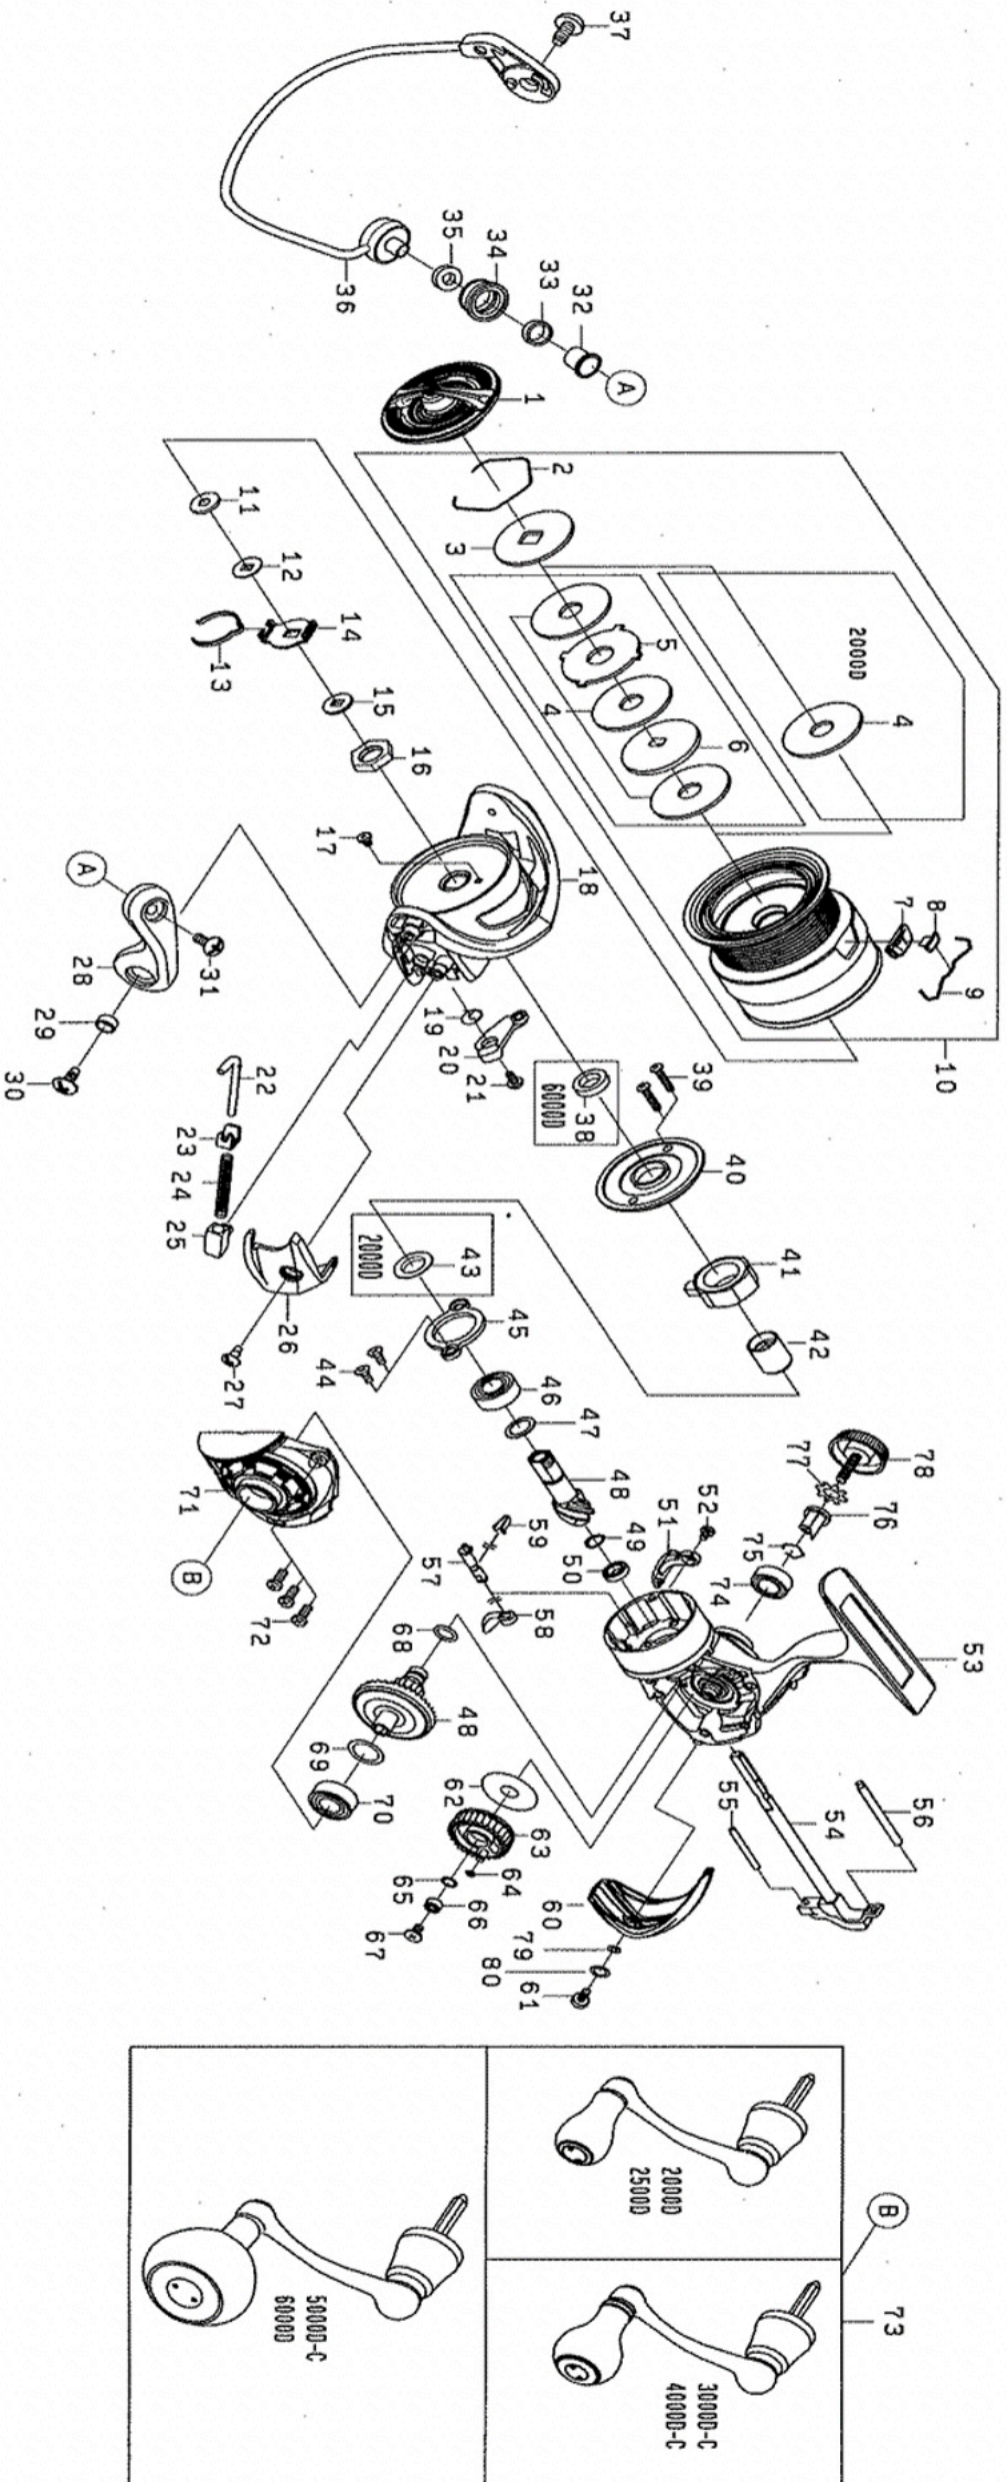

TIERRA LT 4000D-C

Feel Alive.

Please quote by part number, not key number when ordering.
spares@daiwaaustralia.com.au PH: (02) 8644 8644

REEL NAME	MGFT CODE	KEY NO	PARTS CODE	DESCRIPTION
TIERRA LT 4000D-C	S46717D	1	6J698704	DRAG KNOB
TIERRA LT 4000D-C	S46717D	2	6J547101	DRAG RING
TIERRA LT 4000D-C	S46717D	3	6J547001	DRAG DISC WASHER(A)
TIERRA LT 4000D-C	S46717D	4	6J546801	DRAG WASHER
TIERRA LT 4000D-C	S46717D	5	6J546902	DRAG LIP WASHER
TIERRA LT 4000D-C	S46717D	6	6J547001	DRAG DISC WASHER(B)
TIERRA LT 4000D-C	S46717D	7	6J568601	LINE STOPPER PLATE
TIERRA LT 4000D-C	S46717D	8	6J558001	LINE STOPPER
TIERRA LT 4000D-C	S46717D	9	6J314801	LINE STOPPER SPRING
TIERRA LT 4000D-C	S46717D	10	6J939301	SPOOL ASSY
TIERRA LT 4000D-C	S46717D	11	6E398003	SPOOL WASHER (A)
TIERRA LT 4000D-C	S46717D	12	6E467101	SPOOL WASHER (B)
TIERRA LT 4000D-C	S46717D	13	6J953201	CLICK LEAF SPRING
TIERRA LT 4000D-C	S46717D	14	6J546201	CLICK SPRING HOLDER
TIERRA LT 4000D-C	S46717D	15	6J703101	SPOOL WASHER (C)
TIERRA LT 4000D-C	S46717D	16	6J001901	ROTOR NUT
TIERRA LT 4000D-C	S46717D	17	6H022701	ROTOR NUT SCREW
TIERRA LT 4000D-C	S46717D	18	6J567513	ROTOR
TIERRA LT 4000D-C	S46717D	19	6H413601	KICK LEVER SPRING
TIERRA LT 4000D-C	S46717D	20	6J567601	KICK LEVER ASSY
TIERRA LT 4000D-C	S46717D	21	6H417701	KICK LEVER SCREW
TIERRA LT 4000D-C	S46717D	22	6H572001	ARM LEVER SHAFT
TIERRA LT 4000D-C	S46717D	23	6H576101	ARM LEVER SHAFT PLATE
TIERRA LT 4000D-C	S46717D	24	6H414201	ARM LEVER SHAFT SPRING
TIERRA LT 4000D-C	S46717D	25	6J089401	ARM LEVER SHAFT HOLDER
TIERRA LT 4000D-C	S46717D	26	6J567801	ARM LEVER SP COVER
TIERRA LT 4000D-C	S46717D	27	6G270801	ARM LEVER SP COVER SCREW
TIERRA LT 4000D-C	S46717D	28	6H728929	ARM LEVER
TIERRA LT 4000D-C	S46717D	29	6H962401	ARM LEVER SCREW COLLAR
TIERRA LT 4000D-C	S46717D	30	6G205001	ARM LEVER SCREW
TIERRA LT 4000D-C	S46717D	31	6G195602	ROLLER SCREW
TIERRA LT 4000D-C	S46717D	32	6G195501	ROLLER COLLAR(A)
TIERRA LT 4000D-C	S46717D	33	6G220701	ROLLER COLLAR(B)
TIERRA LT 4000D-C	S46717D	34	6J089901	LINE ROLLER
TIERRA LT 4000D-C	S46717D	35	6G874201	ROLLER COLLAR(C)
TIERRA LT 4000D-C	S46717D	36	6J844802	BAIL ASSY
TIERRA LT 4000D-C	S46717D	37	6G205001	BAIL HOLDER SCREW
TIERRA LT 4000D-C	S46717D	38	-	-
TIERRA LT 4000D-C	S46717D	39	6J001601	SEALED CAP SCREW
TIERRA LT 4000D-C	S46717D	40	6J013401	SEALED CAP
TIERRA LT 4000D-C	S46717D	41	6J388401	ONEWAY CLUTCH
TIERRA LT 4000D-C	S46717D	42	6J001403	CLUTCH RING
TIERRA LT 4000D-C	S46717D	43	-	-
TIERRA LT 4000D-C	S46717D	44	6J000901	PINION BEARING PLATE SCREW
TIERRA LT 4000D-C	S46717D	45	6H411501	PINION BEARING PLATE
TIERRA LT 4000D-C	S46717D	46	6G535104	PINION BALL BEARING (A)
TIERRA LT 4000D-C	S46717D	47	63758502	PINION BEARING WASHER (B)
TIERRA LT 4000D-C	S46717D	48	6Z025214	PINION + DRIVE GEAR SET
TIERRA LT 4000D-C	S46717D	49	6H931701	PINION BEARING SPRING WASHER
TIERRA LT 4000D-C	S46717D	50	6G466202	PINION BALL BEARING (B)
TIERRA LT 4000D-C	S46717D	51	6J001101	BAIL KICK COLLAR
TIERRA LT 4000D-C	S46717D	52	6G940402	BAIL KICK COLLAR SCREW
TIERRA LT 4000D-C	S46717D	53	6J938901	BODY ASSY
TIERRA LT 4000D-C	S46717D	54	6J140803	MAIN SHAFT
TIERRA LT 4000D-C	S46717D	55	6J084802	OSCILLATING POST (A)
TIERRA LT 4000D-C	S46717D	56	6H614301	OSCILLATING POST (B)
TIERRA LT 4000D-C	S46717D	57	6H595501	STOPPER CAM
TIERRA LT 4000D-C	S46717D	58	6H595401	STOPPER LEVER
TIERRA LT 4000D-C	S46717D	59	6H697801	STOPPER CAM LEAF SPRING
TIERRA LT 4000D-C	S46717D	60	6J495301	REAR CAP
TIERRA LT 4000D-C	S46717D	61	6J001801	REAR CAP SCREW
TIERRA LT 4000D-C	S46717D	62	6H595701	OSCILLATING GEAR WASHER
TIERRA LT 4000D-C	S46717D	63	6J838001	OSCILLATING GEAR
TIERRA LT 4000D-C	S46717D	64	6G466001	OSCILLATING GEAR O-RING
TIERRA LT 4000D-C	S46717D	65	6H129201	OSCILLATING GEAR BEARING WASHER
TIERRA LT 4000D-C	S46717D	66	6G469005	OSCILLATING GEAR BALL BEARING
TIERRA LT 4000D-C	S46717D	67	6G940402	OSCILLATING GEAR SCREW
TIERRA LT 4000D-C	S46717D	68	6G670501	DRIVE GEAR O-RING
TIERRA LT 4000D-C	S46717D	69	63758502	DRIVE GEAR WASHER
TIERRA LT 4000D-C	S46717D	70	6G467302	DRIVE BALL BEARING (A)
TIERRA LT 4000D-C	S46717D	71	6J939001	BODY COVER ASSY
TIERRA LT 4000D-C	S46717D	72	6G332904	BODY COVER SCREW
TIERRA LT 4000D-C	S46717D	73	6J939201	HANDLE ASSY
TIERRA LT 4000D-C	S46717D	74	6G522706	DRIVE BALL BEARING (B)
TIERRA LT 4000D-C	S46717D	75	6G472401	DRIVE BALL BEARING (B) RING
TIERRA LT 4000D-C	S46717D	76	6F721001	HANDLE COLLAR
TIERRA LT 4000D-C	S46717D	77	61608401	HANDLE WASHER
TIERRA LT 4000D-C	S46717D	78	6H613302	HANDLE CAP
TIERRA LT 4000D-C	S46717D	79	6F037404	REAR CAP WASHER (A)
TIERRA LT 4000D-C	S46717D	80	6B411703	REAR CAP WASHER (B)